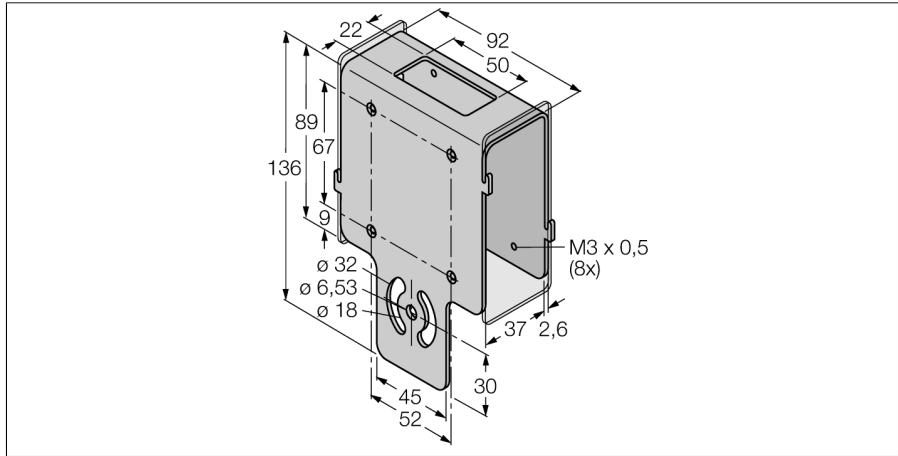

mounting accessories
mounting bracket
TMBMSQ60E

- Mounting panel
- Stainless steel
- For Q60

Type code	TMBMSQ60E
Ident no.	7700417
Design	accessories for rectangular types, SMBAMSQ60IP
Dimensions	92 x 37 x 136 mm
Housing material	stainless steel, V4A 1.4401 (AISI 316)