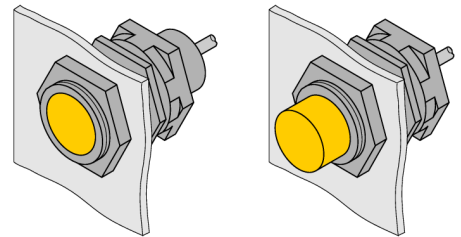

Accessories

Quick-Mount Bracket

QM-18

- Quick-mount bracket with dead-stop;
- Material: Chrome-plated brass
- External thread M24 x 1.5

Type	QM-18
ID	6945102
Design	Accessories for threaded barrel, M18
Dimensions	34 mm
Housing material	Metal, CuZn, Chrome-plated
Max. tightening torque of housing nut	20 Nm
Tightening torque fixing screw	4 Nm