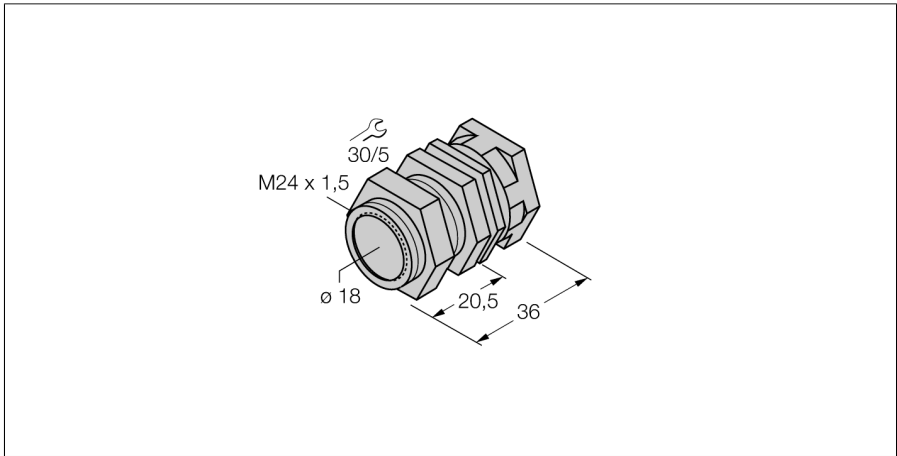

Accessories

Quick-Mount Bracket

QM-18

- Quick-mount bracket with dead-stop;
- Material: Chrome-plated brass
- External thread M24 x 1.5

Type	QM-18
ID	6945102
Design	Accessories for threaded barrel, M18
Dimensions	34 mm
Housing material	Metal, CuZn, Chrome-plated
Max. tightening torque of housing nut	20 Nm
Tightening torque fixing screw	4 Nm